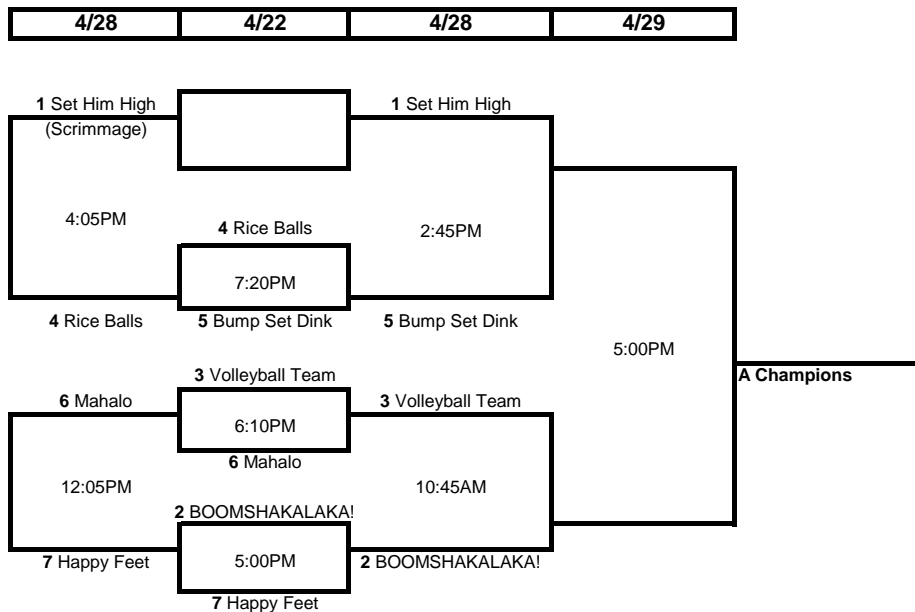

CSL Volleyball Winter 2007 - Playoffs

A - Division

B - Division

C - Division