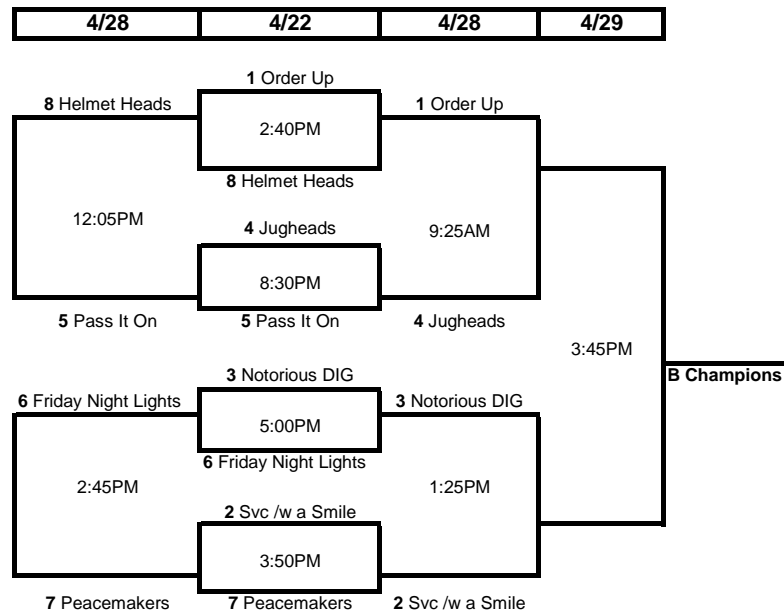

CSL Volleyball Winter 2007 - Playoffs

A - Division

B - Division

C - Division