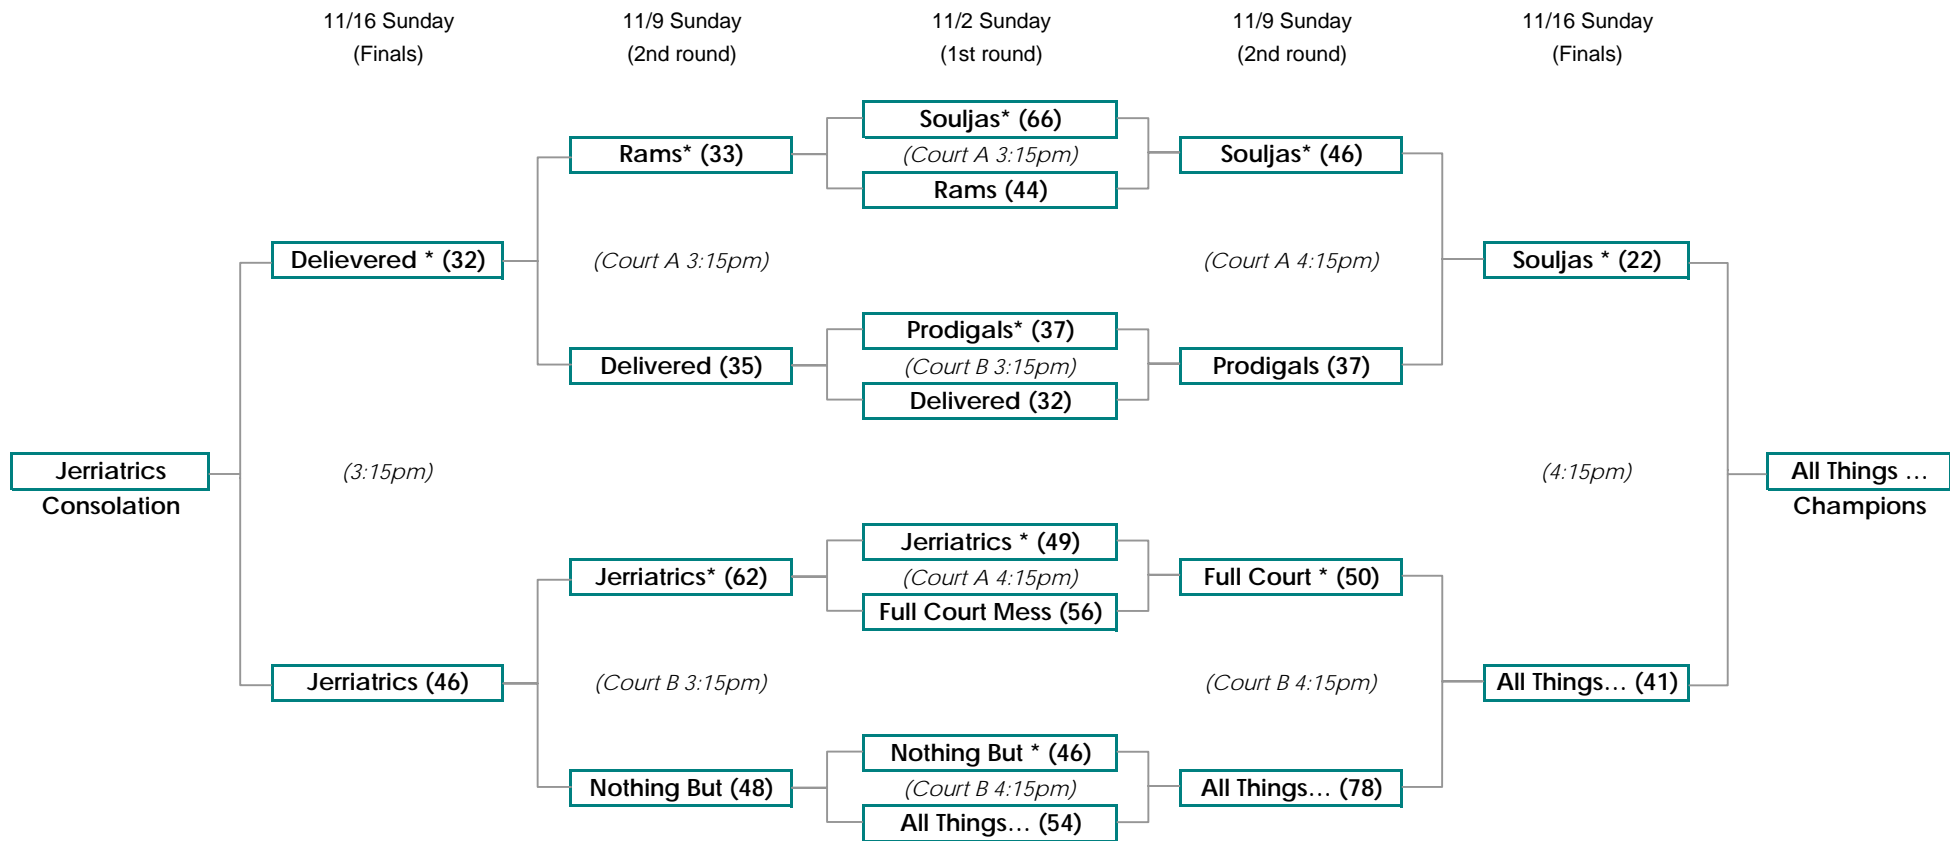

# Christian Sports League Playoffs

The Chang Family Foundation

Basketball-Coed  
Fall '08

\* Home team - light jersey